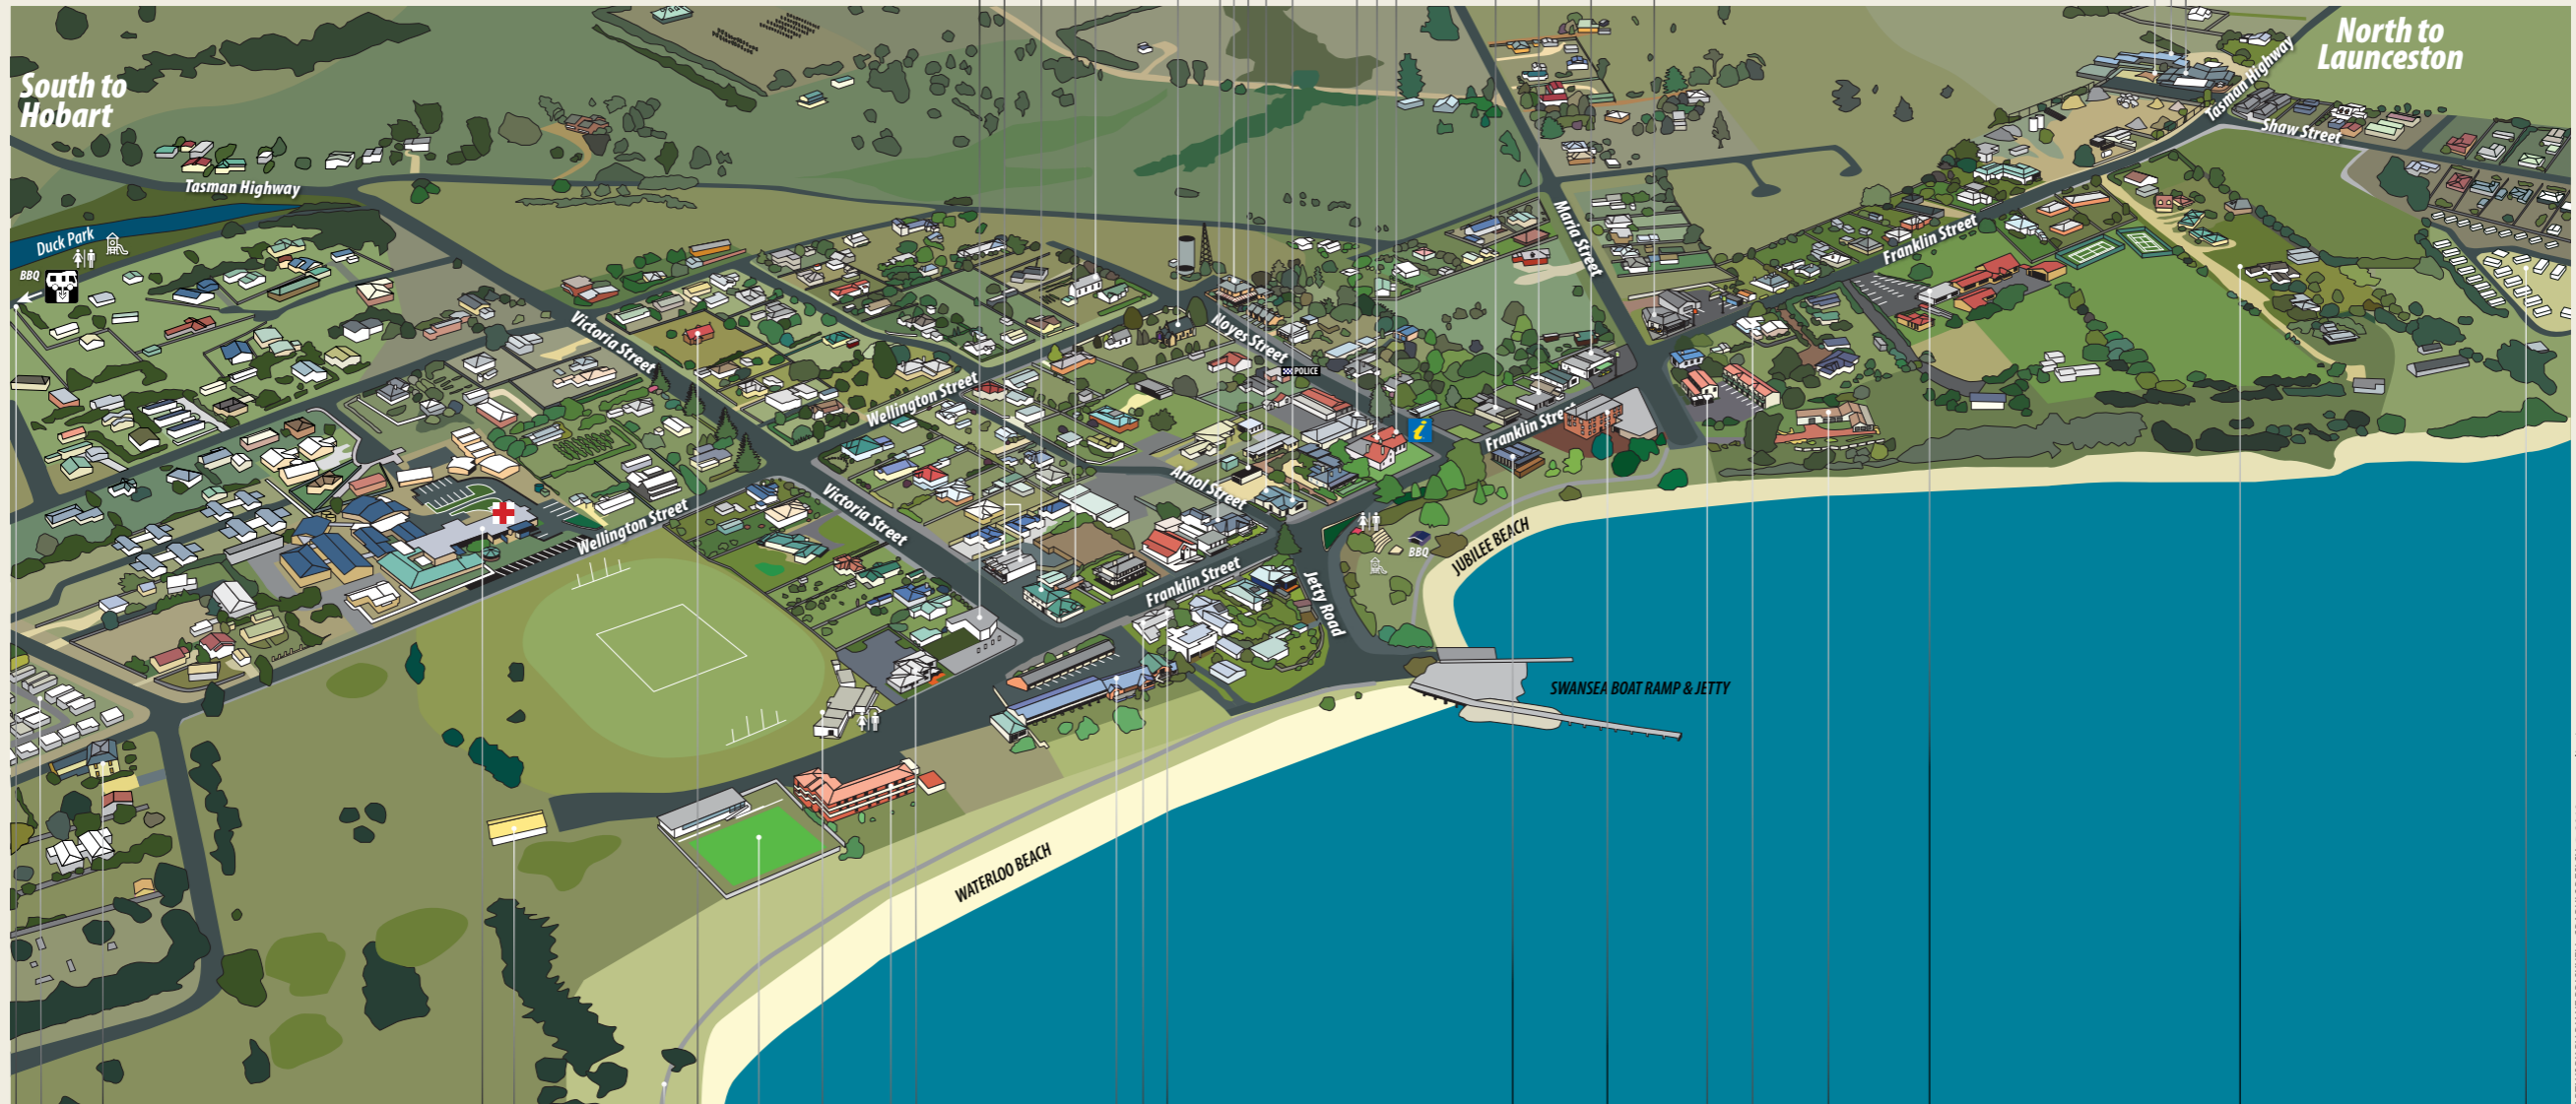

SWANSEA CORNER STORE
 BENDIGO BANK, SWANSEA POST OFFICE
 BENNETTS PETROLEUM

ALL SAINTS CHURCH
 UNITING CHURCH
 ALL SAINTS OP SHOP

DJ'S LAUNDRETTE, KNIGHT FRANK REAL ESTATE
 MEREDITH HOUSE & MEWS
 FREYCINET WATERS

RACH'S HAIR DESIGN
 BAREBONES ARTSPACE
 SWANSEA RSL CLUB

VISITOR INFORMATION CENTRE
 EAST COAST HERITAGE MUSEUM
 ARTIFAKT GALLERY & CAFE
 SWANSEA PHARMACY
 UNITED PETROL
 OYSTER BAY SEAFOODS

BARK MILL MUSEUM
 SWANSEA BACKPACKERS
 BARK MILL TAVERN & BAKERY

SCHOUTEN HOUSE
 SWANSEA HOLIDAY PARK
 BLACK WATER SITE

MAY SHAW HEALTH CENTRE
 & EMERGENCY MEDICAL
 SWANSEA GOLF CLUB

FIRE & ICE
 SWANSEA WATERLOO INN
 FOOTBALL/CRICKET CLUB
 SWANSEA BOWLS CLUB
 CATHOLIC CHURCH

LOON.TITE.TER.MAIR.RE.LE.HOIN.ER WALK

ENTICE HAIR STUDIO
 COASTAL BOUTIQUE
 SWANSEA MOTOR INN

SALTSHAKER RESTAURANT
 & SWANSEA AQUATIC ADVENTURES
 MORRIS STORE

LIBRARY & ONLINE ACCESS CENTRE
 FELICITY'S ANTIQUES, VINTAGE & TEAROOM
 PETTIT COTTAGE
 AMOS HOUSE & SWANSEA OCEAN VILLAS